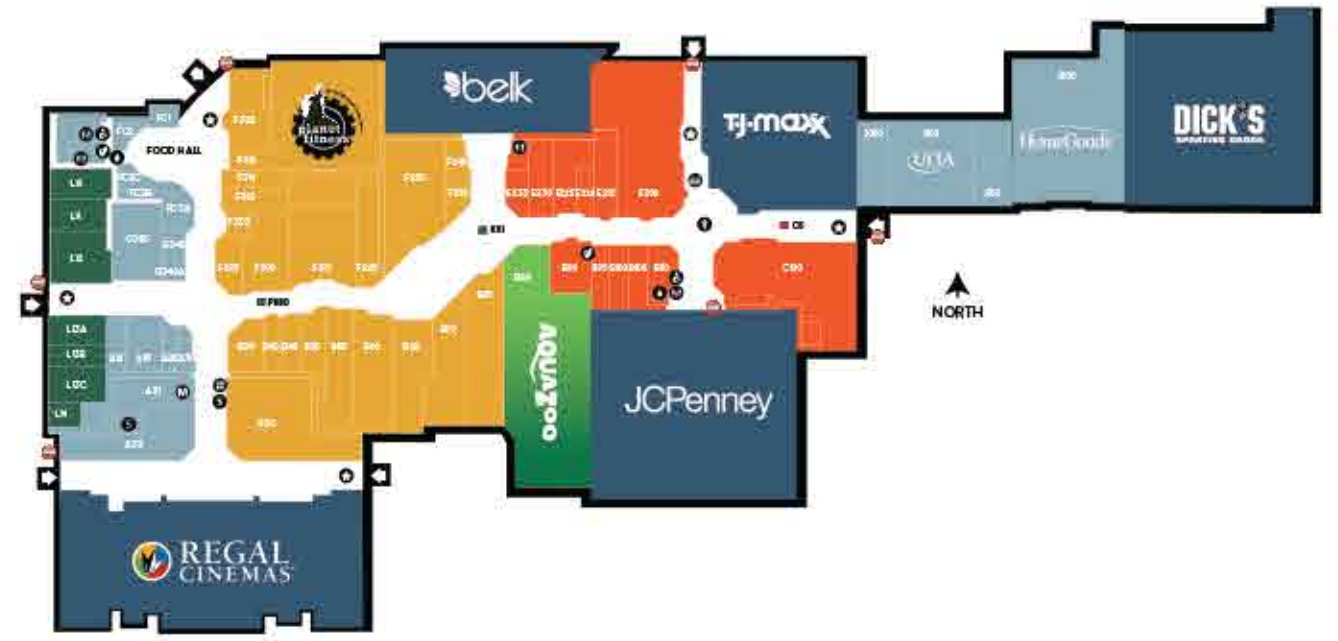

AQUAZOO

MEET A SLOTH, TOUCH A STINGRAY, FEED A PORCUPINE!

SCAN ME!

- ANCHOR STORES**
 - Belk
 - Dick's Sporting Goods
 - JCPenney
 - T.J. Maxx
 - Regal Cinemas
- ENTERTAINMENT**
 - Bounce LYH
 - AquaZoo
 - Regal Cinemas
- ACCESSORIES**
 - B60 Acric
 - F325 Born United
 - G355 Carter Bates
 - B105 Claire's
 - E220 The Blake & Gray Company
 - A25 LIDS
 - L12 Men's Wearhouse - Coming Soon
 - F270 Palmetto Moon
 - J150 Penelope
 - B70 Seven & James
 - F310 Rhodora
 - G340A Sunglass Hut
 - L13A The Golden Honey
 - B45 The Inspiration Co
 - L13C Torrid
 - B50 Zumicz
- MEN'S CLOTHING**
 - B75 American Eagle Outfitters
 - F325 Born United
 - E230 Hot Topic
 - L12 Men's Wearhouse - Coming Soon
 - F270 Palmetto Moon
 - L13A The Golden Honey
 - B50 Zumicz
- WOMEN'S CLOTHING**
 - B60 Acric
 - B75 American Eagle Outfitters
 - F325 Born United
 - G355 Carter Bates
 - E230 Hot Topic
 - F270 Palmetto Moon
 - J150 Penelope
 - B70 Seven & James
 - E220 The Blake & Gray Company
 - L13A The Golden Honey
 - L13C Torrid
- KID'S CLOTHING**
 - A10 Rhadorable
 - F270 Palmetto Moon
- FOOD**
 - G340 Auntie Anne's
 - FC1 Chick-fil-A
 - G340 Cinnabon
 - FC2 Farmers Garden
 - FC3A Grounded
 - B110 Komma Tea
 - K01 Jukebox Soda
 - FC3C Mein Bowl
 - A30 Mission House Coffee
 - A32 Papa Gallo Cocina Mexicana
 - L13B Playa Bowls
 - E215 Sugar Rush Candy Shop
 - FC3B Zaza Stonefire Pizza
- HEALTH & BEAUTY**
 - F290 Bath & Body Works
 - B35 GNC
 - F305 J.L. Nails & Spa
 - C5 Kool Eyebrows
 - J100 Ulta Beauty
 - A15 Reflexology Zone
- HOME FURNISHINGS**
 - B70 Seven & James
 - F290 White Barn
 - J200 HomeGoods
 - L13A The Golden Honey
- SPORTS & FITNESS**
 - F265 B & C Sports Collectibles
 - B65 JD Sports
 - B55 Foot Locker
 - B35 GNC
 - A25 LIDS
 - F315 Planet Fitness
- JEWELRY & WATCHES**
 - G355 Carter Bates
 - E235 Henchry's Jewelers
 - F295 Kay Jewelers
 - J150 Penelope
 - B45 The Inspiration Co
 - F255 Windsor
 - B50 Zumicz
 - F250 Zales Jewelers
- SHOES**
 - B65 JD Sports
 - B55 Foot Locker
 - B40 Journeys
 - L12 Men's Wearhouse - Coming Soon
 - F270 Palmetto Moon
 - C120 SHOE DEPT. ENCORE
 - B50 Zumicz
- SPECIALTY**
 - F265 B & C Sports Collectibles
 - F325 Born United
 - B36 BounceLYH
 - J200 HomeGoods
 - L12 Men's Wearhouse - Coming Soon
 - A15 Reflexology Zone
 - B70 Seven & James
 - B80 AquaZoo
 - F310 Rhodora
 - A10 Rhadorable
 - E225 Spencer's
 - E215 Sugar Rush Candy Shop
 - B45 The Inspiration Co
 - L13C Torrid
- ELECTRONICS**
 - PK80 PhoneXprt
 - B100 PhoneXprt
- WEST END EXTERIOR**
 - L12 Men's Wearhouse - Coming Soon
 - L13B Playa Bowls
 - L13A The Golden Honey
 - L13C Torrid
- OUTSIDE RIVER RIDGE**
 - 78Brew
- SHOPRIVERIDGEMALL.COM**
- Management Office**
- Restrooms**
- Family Restrooms**
- Nursing Room**
- ATM**
- Mail Directories**
- Coca-Cola™ Machine**
- AED Unit**
- Security**
- Water Fountain**
- Gifts Cards**
- Play Arca**
- Zoomaroo Strollers**